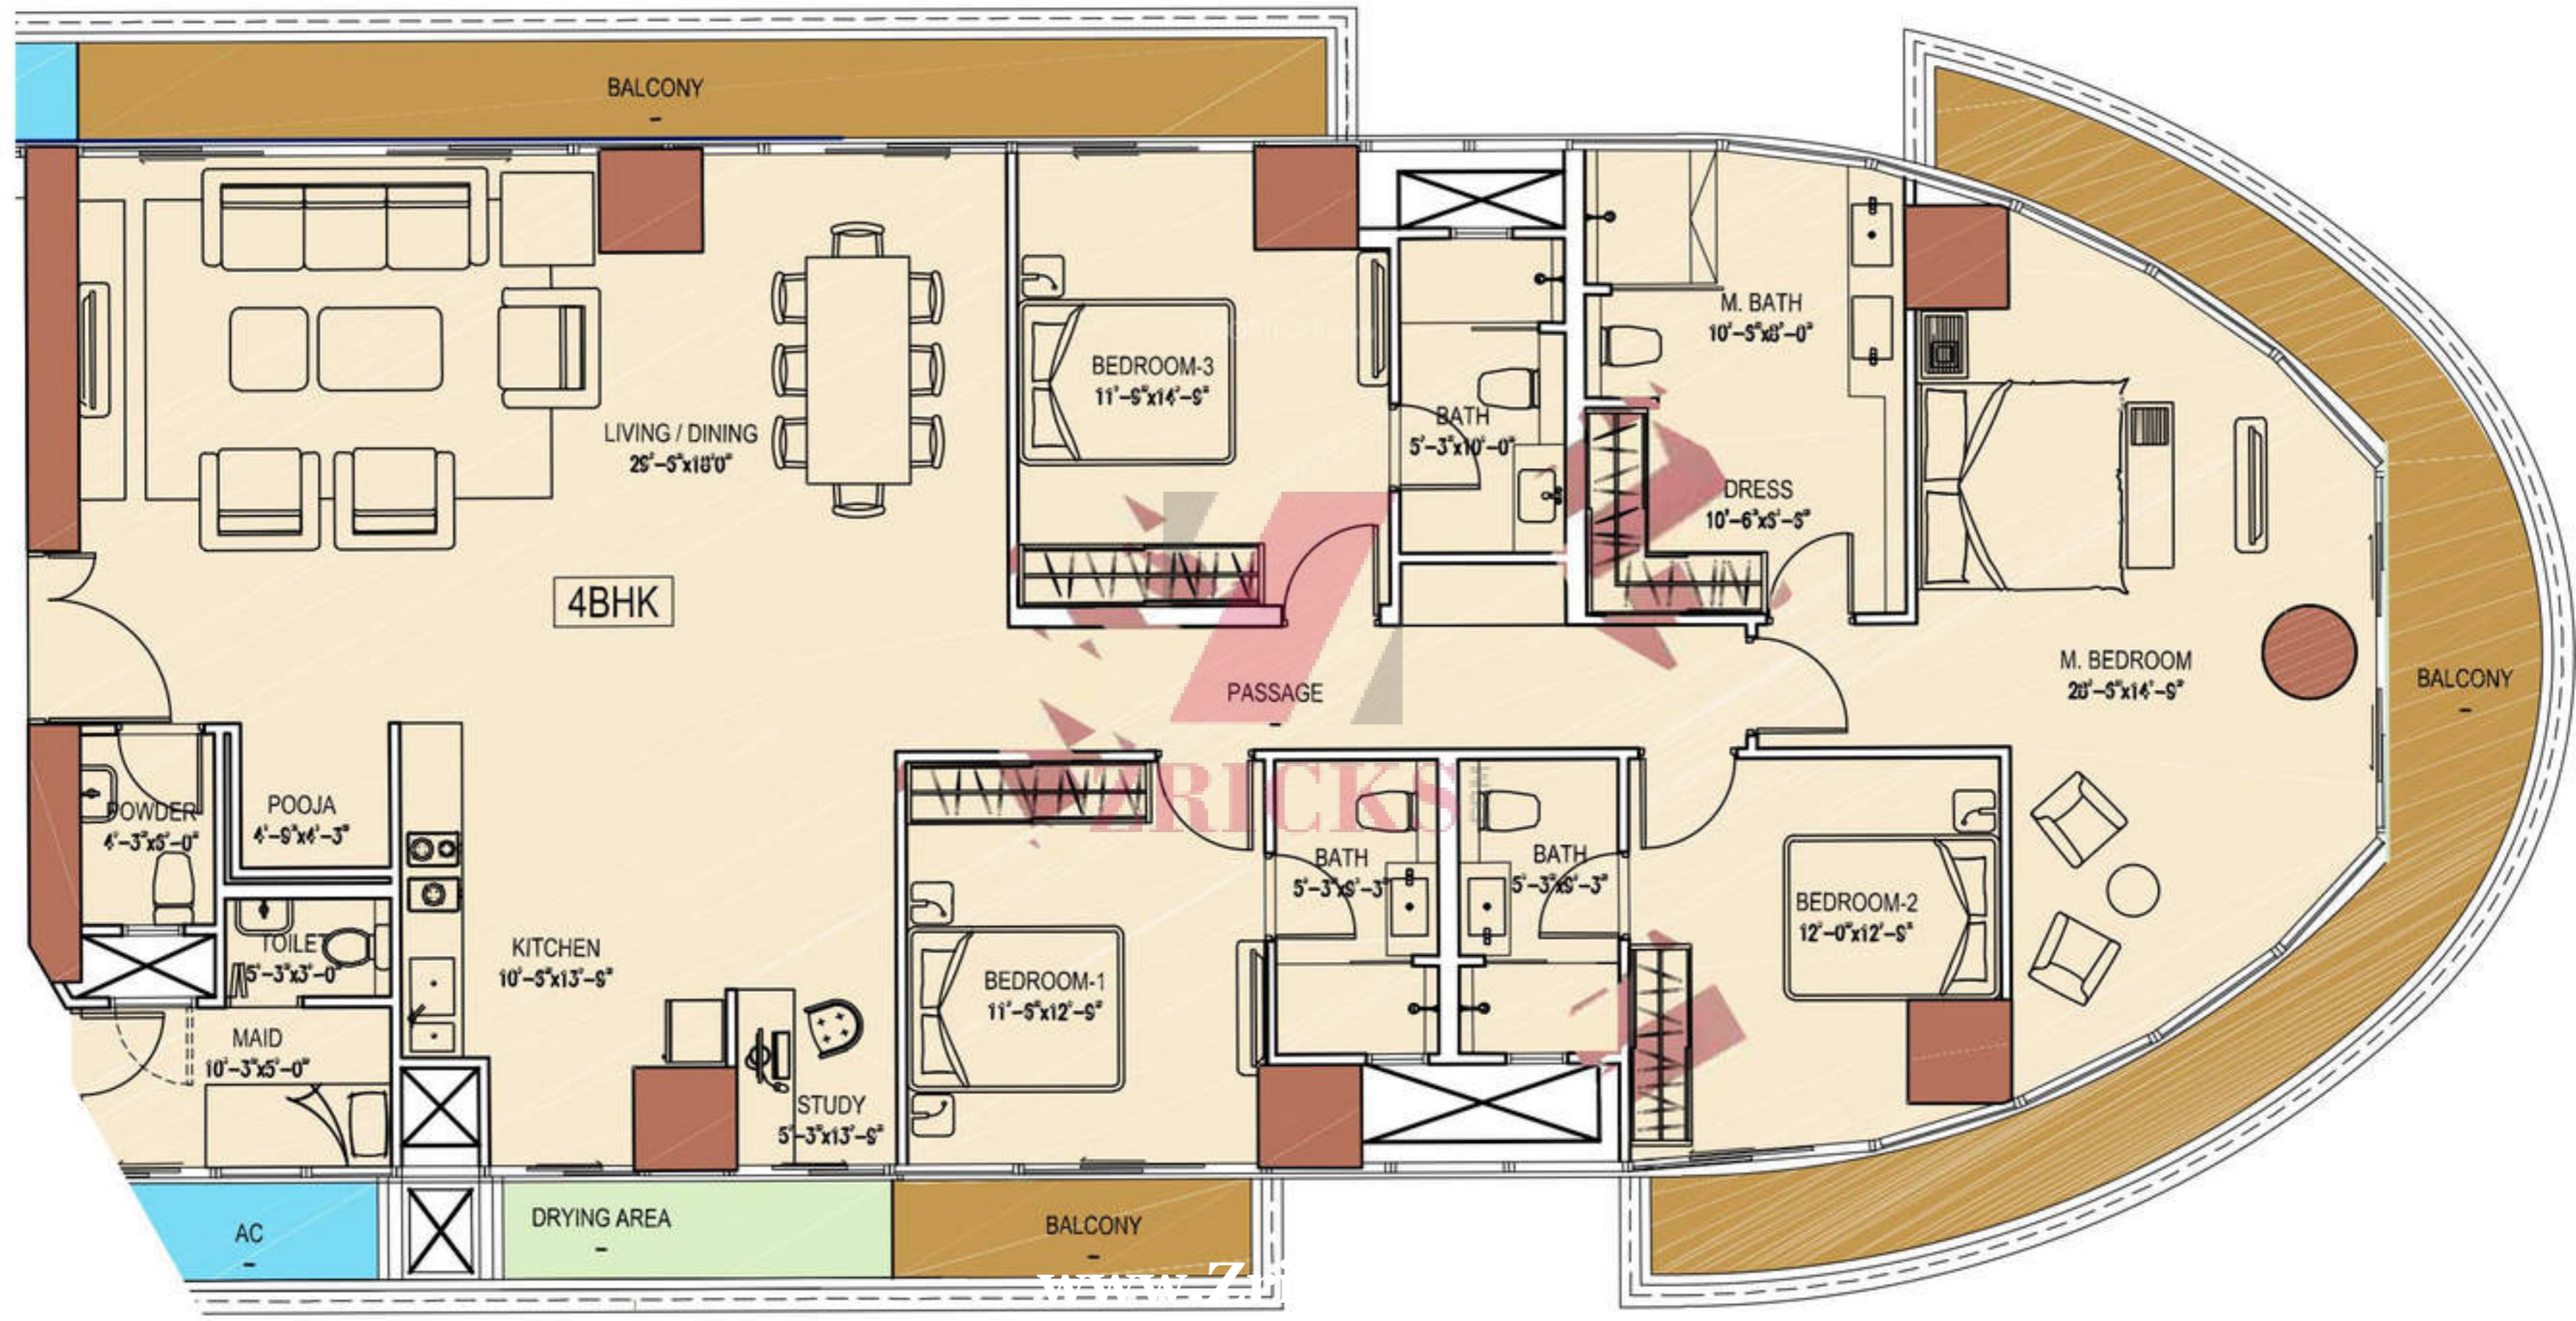

[www.Zricks.com](http://www.Zricks.com)

[www.Zricks.com](http://www.Zricks.com)

AQUARIA GRANDE  
A WING  
READY FOR POSSESSION  
AUGUST 2015

4BHK

PASSAGE

BALCONY

M. BEDROOM  
15'-3"x17'-3"

M. BATH  
7'-5"x15'-5"

BATH  
8'-0"x4'-5"

BATH  
8'-3"x5'-5"

BALCONY AREA

BEDROOM 2  
13'-3"x13'-0"

BEDROOM 1  
12'-5"x10'-5"

ZRICKS

DRYING AREA

3BHK

KITCHEN  
13'-5"x10'-3"

LIVING / DINING  
17'-0"x23'-0"

BALCONY

POWDER  
7'-5"x3'-5"

MAID  
5'-0"x5'-5"

TOILET  
2'-6"x2'-5"

POOJA  
3'-7"x5'-0"

AC