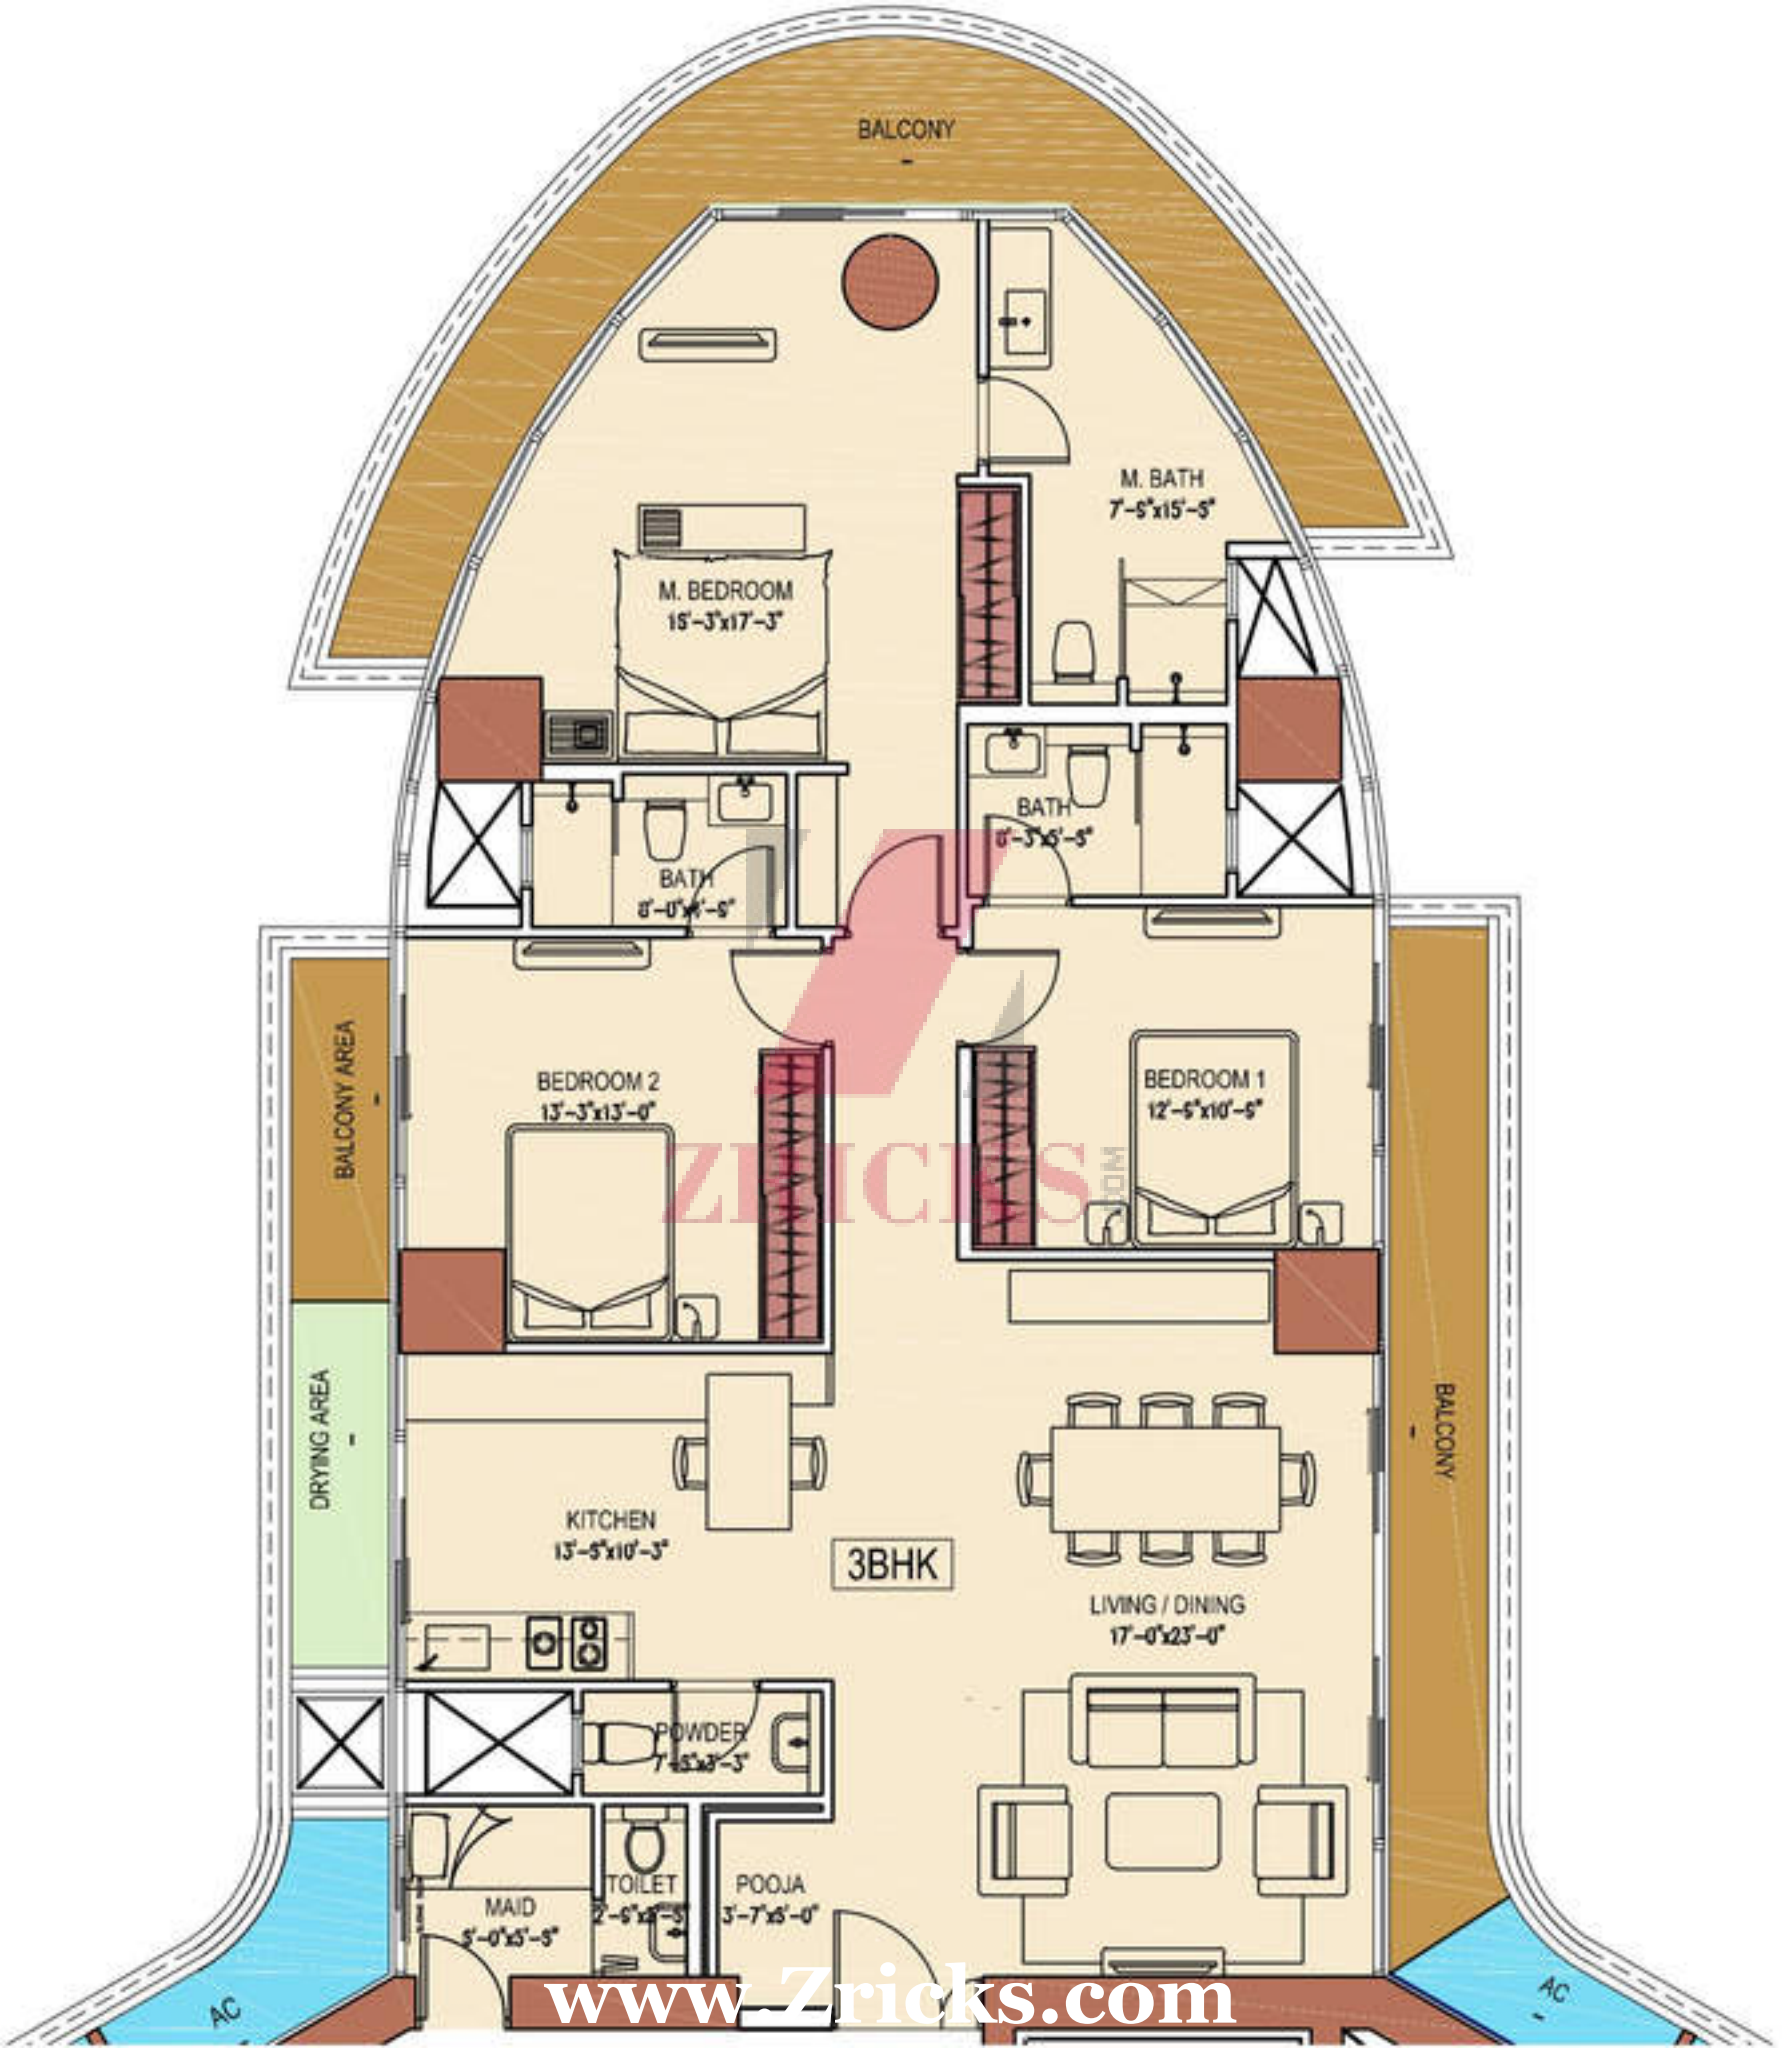

[www.Zricks.com](http://www.Zricks.com)

[www.Zricks.com](http://www.Zricks.com)

AQUARIA GRANDE  
A WING  
READY FOR POSSESSION  
AUGUST 2015

4BHK

PASSAGE

BALCONY

M. BEDROOM  
15'-3"x17'-3"

M. BATH  
7'-5"x15'-5"

BATH  
8'-0"x4'-5"

BATH  
8'-3"x5'-5"

BALCONY AREA

BEDROOM 2  
13'-3"x13'-0"

BEDROOM 1  
12'-5"x10'-5"

ZRICKS

DRYING AREA

3BHK

KITCHEN  
13'-5"x10'-3"

LIVING / DINING  
17'-0"x23'-0"

BALCONY

POWDER  
7'-5"x3'-5"

MAID  
5'-0"x5'-5"

TOILET  
2'-6"x2'-5"

POOJA  
3'-7"x5'-0"

AC